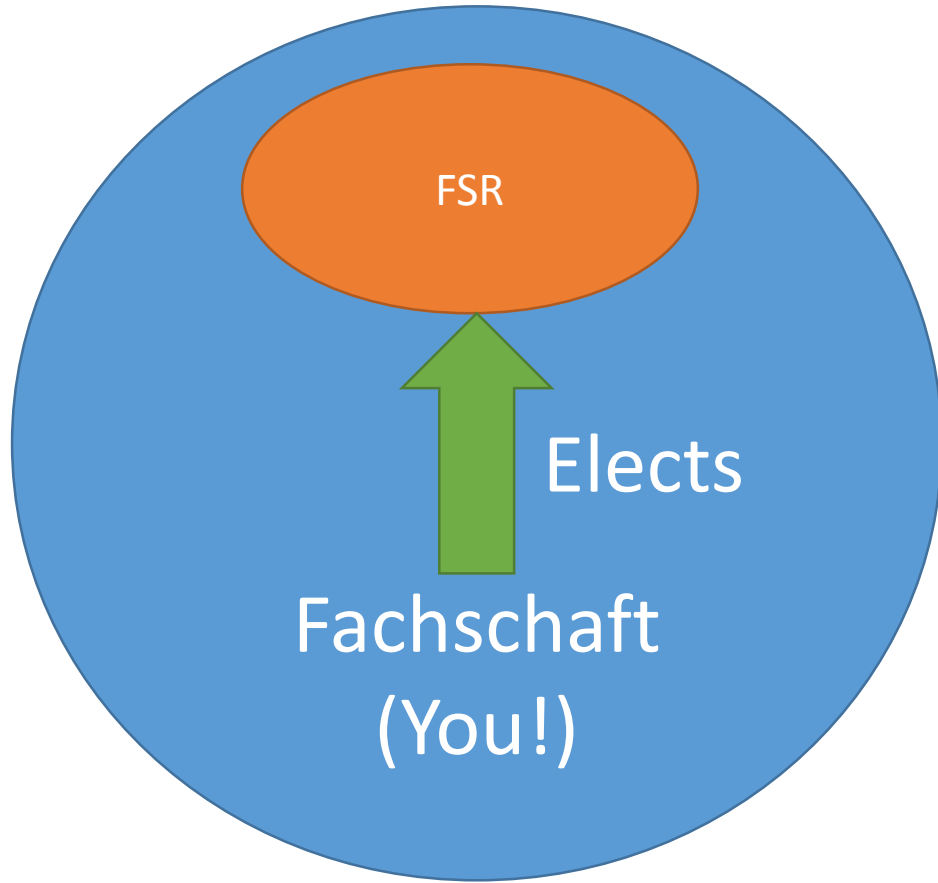

# What is a FSR?

- Student Representative Council „Fachschaftsrat“
- Group of 15 students
- Represents the Fachschaft
- Democratically elected
- Bound by a legal document („Satzung“)

# What does a FSR do?

Social Events

Student Support

Closer contact with professors

Further Representation